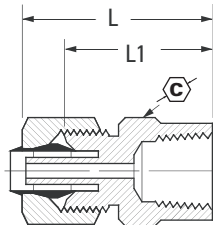

Brass Products

Polyline Flareless

Male Connector

Tube O.D.	Male Pipe Thread	Catalog Number		L	L1
1/4	1/16	1268x4x1	7/16	0.97	0.81
1/4	1/8	1268x4	7/16	0.97	0.81
1/4	1/4	1268x4x4	9/16	1.15	1.00
1/4	3/8	1268x4x6♦	11/16	1.18	1.03
5/16	1/8	1268x5w	7/16	0.97	0.81
5/16	1/4	1268x5x4♦	9/16	1.16	1.00
3/8	1/8	1268x6x2	1/2	1.00	0.84
3/8	1/4	1268x6	9/16	1.19	1.03
3/8	3/8	1268x6x6	11/16	1.19	1.03
1/2	1/4	1268x8x4♦	11/16	1.31	1.09
1/2	3/8	1268x8	11/16	1.31	1.09
1/2	1/2	1268x8x8♦	11/16	1.62	1.03

♦MTO - Made To Order

Female Connector

Tube O.D.	Fem. Pipe Thread	Catalog Number		L	L1
1/4	1/8	1266x4	1/2	0.87	0.72
1/4	1/4	1266x4x4	5/8	1.09	0.93
3/8	1/4	1266x6	5/8	1.09	0.94

Bulkhead Union

Tube O.D.	Catalog Number		L	L1	Max. P
1/4	1274x4♦	9/16	1.56	1.25	0.38
3/8	1274x6♦	11/16	1.68	1.38	0.47
1/2	1274x8♦	7/8	2.09	1.66	0.63