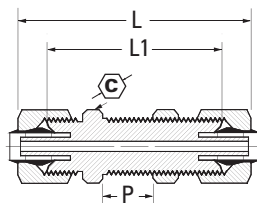

Brass Products

Polyline Flareless

Male Connector

Tube O.D.	Male Pipe Thread	Catalog Number		L	L1
1/4	1/16	1268x4x1	7/16	0.97	0.81
1/4	1/8	1268x4	7/16	0.97	0.81
1/4	1/4	1268x4x4	9/16	1.15	1.00
1/4	3/8	1268x4x6♦	11/16	1.18	1.03
5/16	1/8	1268x5w	7/16	0.97	0.81
5/16	1/4	1268x5x4♦	9/16	1.16	1.00
3/8	1/8	1268x6x2	1/2	1.00	0.84
3/8	1/4	1268x6	9/16	1.19	1.03
3/8	3/8	1268x6x6	11/16	1.19	1.03
1/2	1/4	1268x8x4♦	11/16	1.31	1.09
1/2	3/8	1268x8	11/16	1.31	1.09
1/2	1/2	1268x8x8♦	11/16	1.62	1.03

♦MTO - Made To Order

Female Connector

Tube O.D.	Fem. Pipe Thread	Catalog Number		L	L1
1/4	1/8	1266x4	1/2	0.87	0.72
1/4	1/4	1266x4x4	5/8	1.09	0.93
3/8	1/4	1266x6	5/8	1.09	0.94

Bulkhead Union

Tube O.D.	Catalog Number		L	L1	Max. P
1/4	1274x4♦	9/16	1.56	1.25	0.38
3/8	1274x6♦	11/16	1.68	1.38	0.47
1/2	1274x8♦	7/8	2.09	1.66	0.63

♦MTO - Made To Order

For Bulkhead Nuts, ref. page 59.