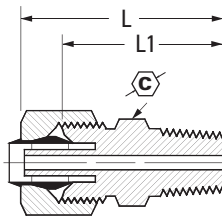

Brass Products

Polyline Flareless

Male Connector

Tube O.D.	Male Pipe Thread	Catalog Number		L	L1
1/4	1/16	1268x4x1	7/16	0.97	0.81
1/4	1/8	1268x4	7/16	0.97	0.81
1/4	1/4	1268x4x4	9/16	1.15	1.00
1/4	3/8	1268x4x6♦	11/16	1.18	1.03
5/16	1/8	1268x5w	7/16	0.97	0.81
5/16	1/4	1268x5x4♦	9/16	1.16	1.00
3/8	1/8	1268x6x2	1/2	1.00	0.84
3/8	1/4	1268x6	9/16	1.19	1.03
3/8	3/8	1268x6x6	11/16	1.19	1.03
1/2	1/4	1268x8x4♦	11/16	1.31	1.09
1/2	3/8	1268x8	11/16	1.31	1.09
1/2	1/2	1268x8x8♦	11/16	1.62	1.03

♦MTO - Made To Order

Female Connector

Tube O.D.	Fem. Pipe Thread	Catalog Number		L	L1
1/4	1/8	1266x4	1/2	0.87	0.72
1/4	1/4	1266x4x4	5/8	1.09	0.93
3/8	1/4	1266x6	5/8	1.09	0.94

Bulkhead Union

Tube O.D.	Catalog Number		L	L1	Max. P
1/4	1274x4♦	9/16	1.56	1.25	0.38
3/8	1274x6♦	11/16	1.68	1.38	0.47
1/2	1274x8♦	7/8	2.09	1.66	0.63

♦MTO - Made To Order

For Bulkhead Nuts, ref. page 59.